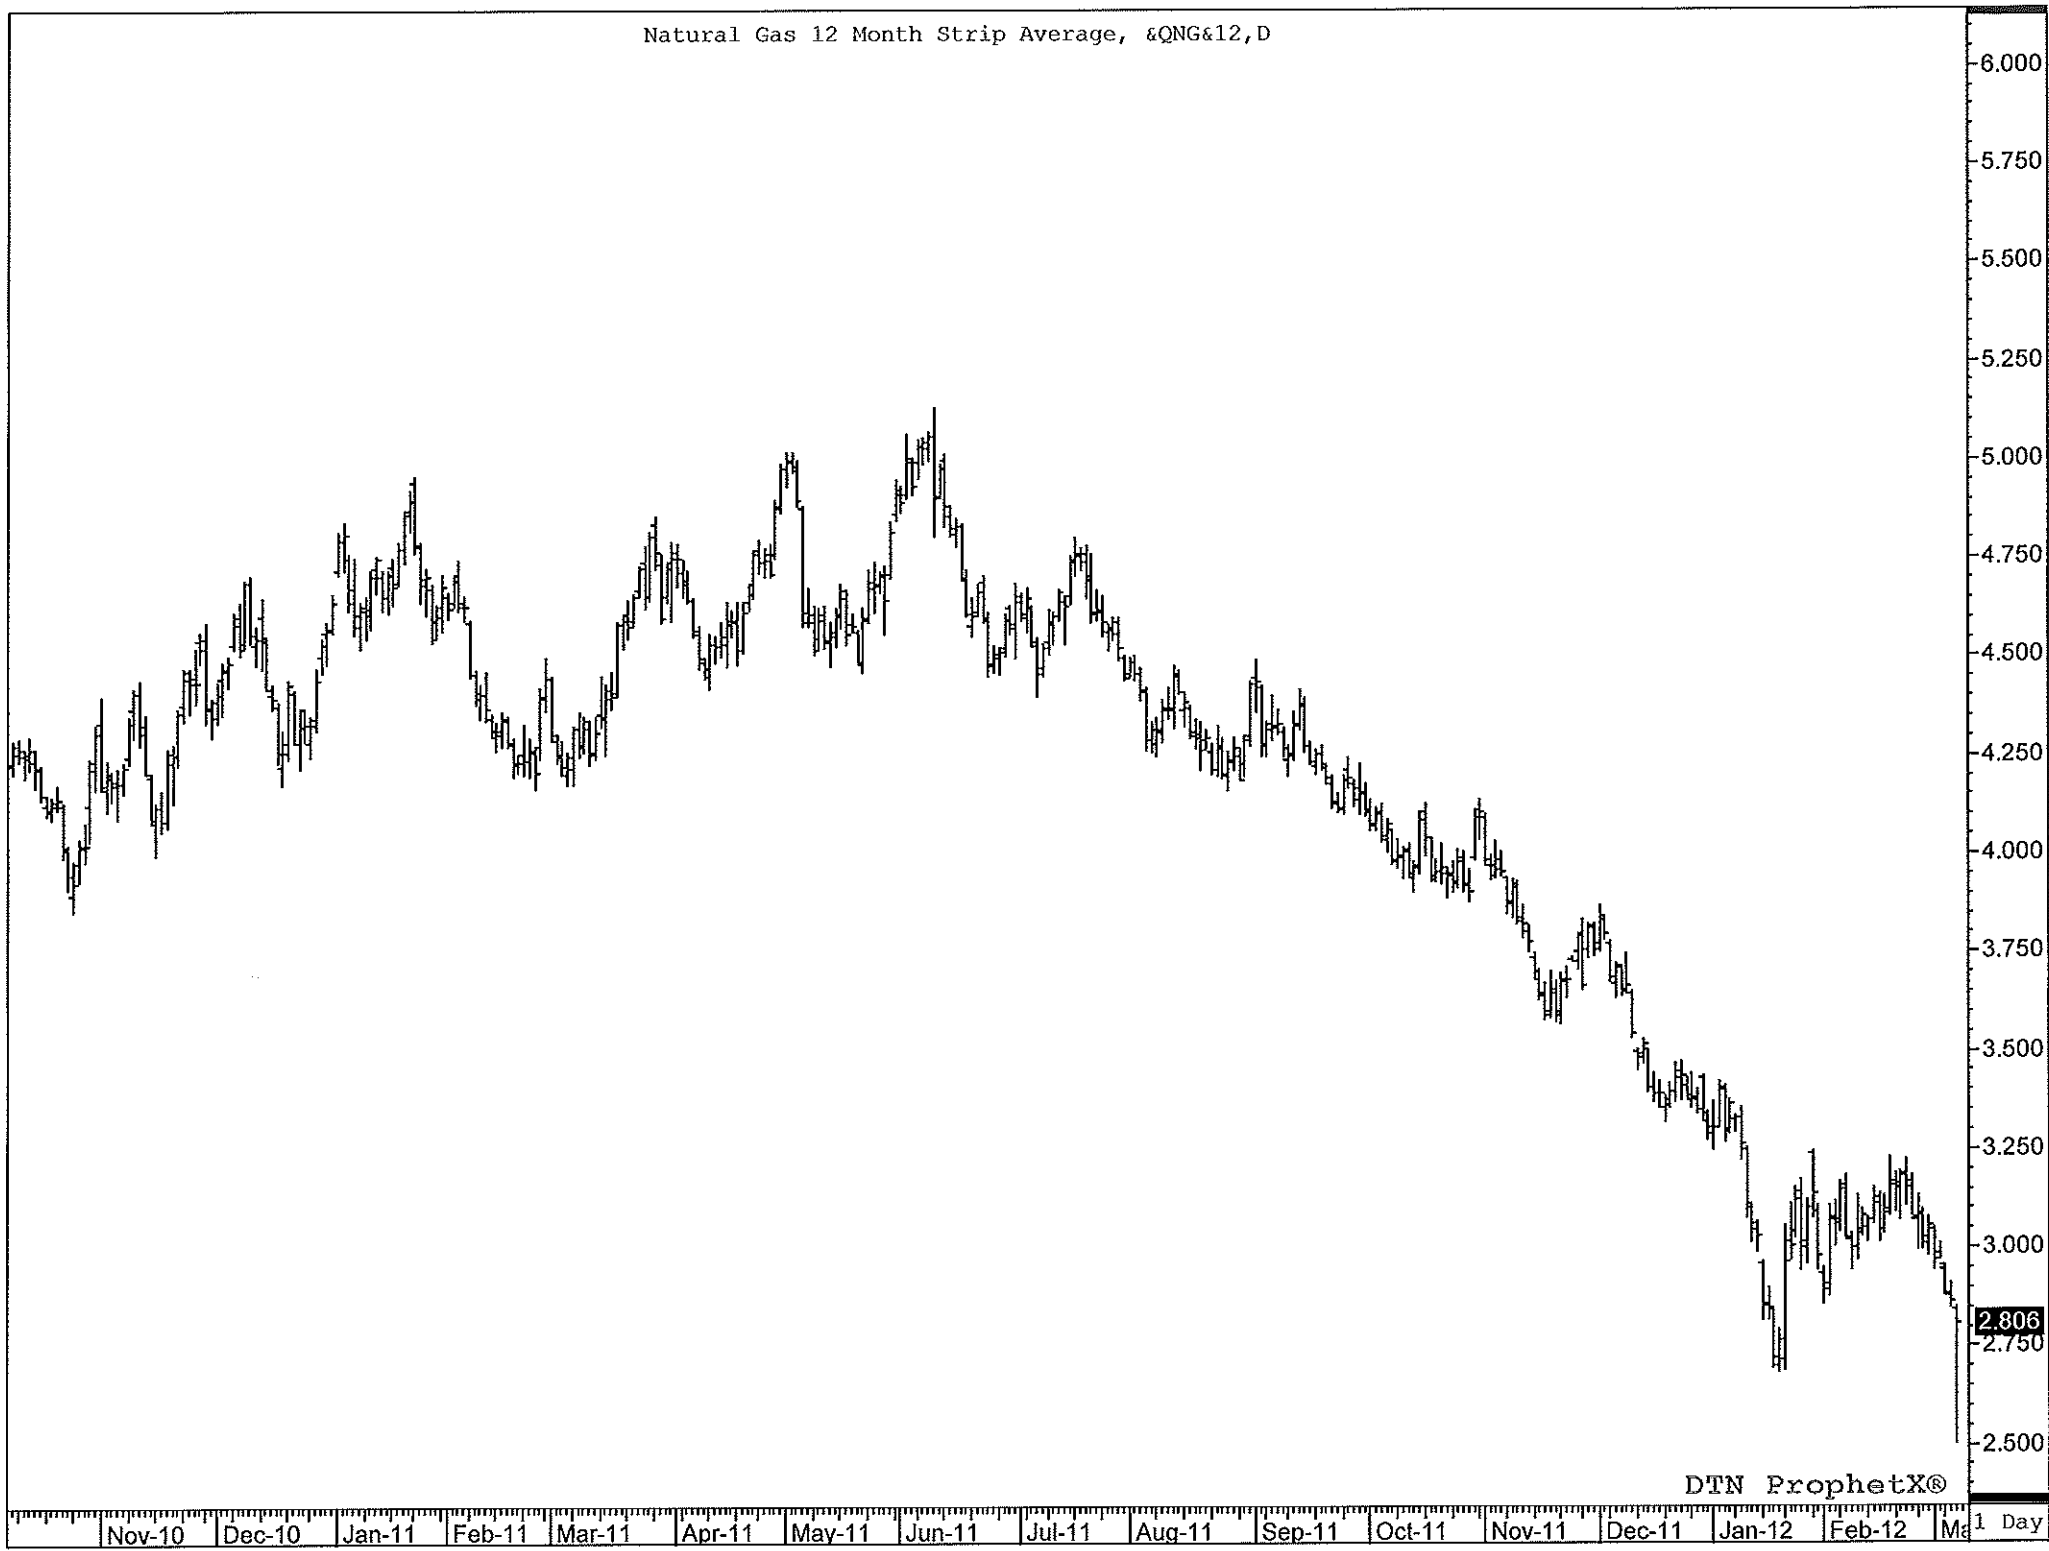

Natural Gas 12 Month Strip Average, &QNG&12,D

DTN ProphetX®

2.806
2.750

1 Day